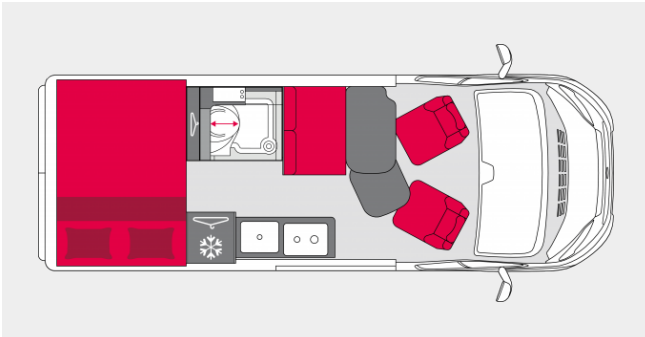

van vooG

From £53 500