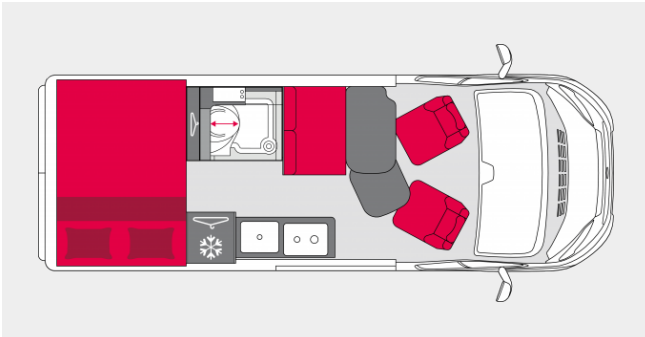

van vooG

From £67 000

Van V600G

Length
5.99 m

Width
2.69 m

Seated places
4

Sleeping places
2

Payload
650 kg

MTPLM (Gross Weight)
3500 kg

CHASSIS ENGINE	
Type of chassis	Fiat Ducato
Gross train weight (GTW)	6019 (6500*)
Maximum towing limit (brakes/no brakes) in kg (*HEAVY version)	2519 (3000*) / 750
NUMBER OF SEATS	
VEHICLE DIMENSIONS	
Width (in cm) +/-3%	205
Wheelbase (in mm) +/-3%	4035
INTERIOR DIMENSIONS	
Dimensions of bench seat, L x W (in cm) +/-3%	90x50
Rear permanent bed, length x width (in cm) +/- 3%	135x194
Lounge bed (in cm) +/-3%	100/60x180
Bed in pop-up roof (in cm) +/- 3%	135x200
CAPACITY	
Diesel tank capacity (in litres)	75
Maximum clean water capacity (in litres) +/- 3%	110
Maximum clean water capacity when driving (in litres) +/-3%	20
Wastewater (in litres) +/-3%	80