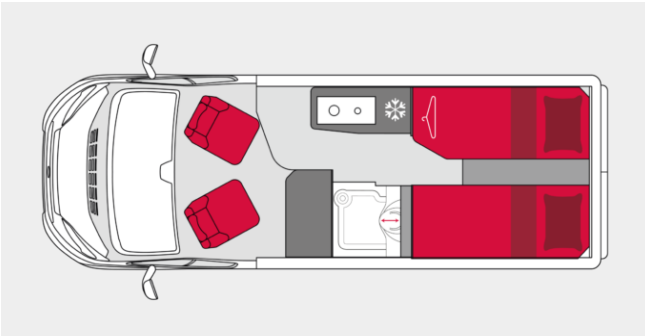

van V600

Van V600J

Length
5.99 m

Width
2.05 m

Seated places
2

Sleeping places
2+2 optional

Eating places
2

Payload
660 kg

MTPLM (Gross Weight)
3500 kg

Dimensions of bench seat	-
Rear permanent bed	200x77 cm & 200x77 cm
Lounge bed	-
Bed in pop-up roof	-
Type of chassis	Chassis Fourgon Fiat Ducato
Maximum clean water capacity	110l
Wastewater capacity	80l
engine	2,3L - 120cv multijet Euro 6d-TEMP