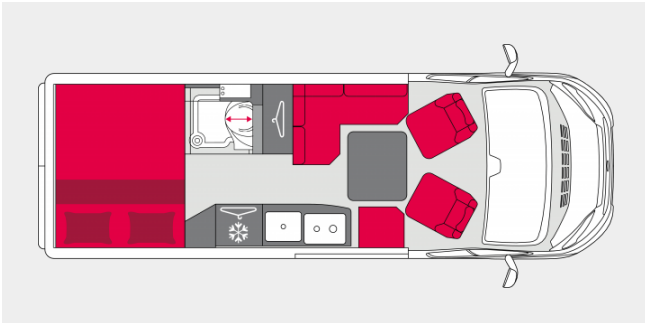

van v630G

From £55 500