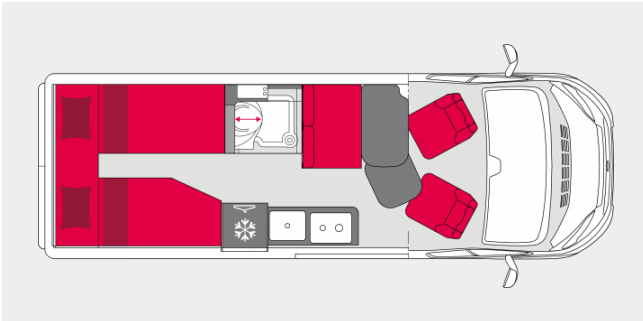

Van V630J

From £51 500

Van V630J

Length
6.36 m

Width
2.69 m

Seated places
4

Sleeping places
2

Payload
580 kg

MTPLM (Gross Weight)
3500 kg

CHASSIS ENGINE	
Type of chassis	Fiat Ducato
Gross train weight (GTW)	6022 (6500*)
Maximum towing limit (brakes/no brakes) in kg (*HEAVY version)	2522 (3000*) / 750
NUMBER OF SEATS	
VEHICLE DIMENSIONS	
Width (in cm) +/-3%	205
Wheelbase (in mm) +/-3%	4035
INTERIOR DIMENSIONS	
Dimensions of bench seat, L x W (in cm) +/-3%	90x50
Rear permanent bed, length x width (in cm) +/- 3%	187x76 187x65
Lounge bed (in cm) +/-3%	100/60x180
Bed in pop-up roof (in cm) +/- 3%	135x200
CAPACITY	
Diesel tank capacity (in litres)	75
Maximum clean water capacity (in litres) +/- 3%	110
Maximum clean water capacity when driving (in litres) +/-3%	20
Wastewater (in litres) +/-3%	80