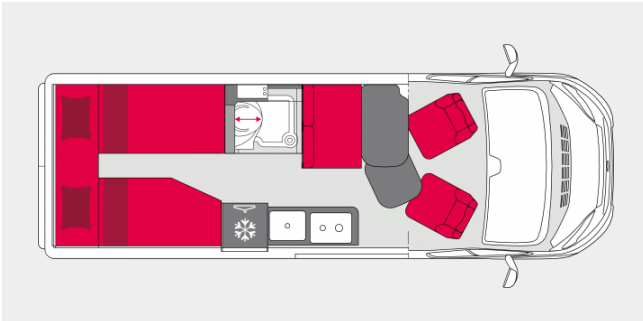

van v630j

From £69 000

Van V630J

Length
6.36 m

Width
2.69 m

Seated places
4

Sleeping places
2

Payload
580 kg

MTPLM (Gross Weight)
3500 kg

CHASSIS ENGINE	
Type of chassis	Fiat Ducato
Gross train weight (GTW)	6022 (6500*)
Maximum towing limit (brakes/no brakes) in kg (*HEAVY version)	2522 (3000*) / 750
NUMBER OF SEATS	
VEHICLE DIMENSIONS	
Width (in cm) +/-3%	205
Wheelbase (in mm) +/-3%	4035
INTERIOR DIMENSIONS	
Dimensions of bench seat, L x W (in cm) +/-3%	90x50
Rear permanent bed, length x width (in cm) +/- 3%	187x76 187x65
Lounge bed (in cm) +/-3%	100/60x180
Bed in pop-up roof (in cm) +/- 3%	135x200
CAPACITY	
Diesel tank capacity (in litres)	75
Maximum clean water capacity (in litres) +/- 3%	110
Maximum clean water capacity when driving (in litres) +/-3%	20
Wastewater (in litres) +/-3%	80